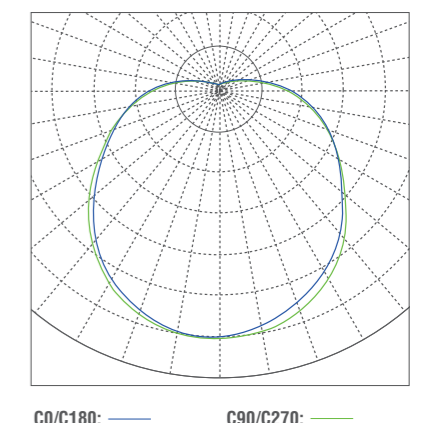

• Lumen may fluctuate between $\pm 10\%$. Customized higher lumen output available.

Dimension

Specification

Input Voltage	220-240VAC
CRI	>80
Power Factor	>0.9
SDCM	3
Beam Angle	120°
Operation Temp.	-20°C ~ +40°C
IP Rating	IP54
IK Rating	IK10
Fitting Material	Polycarbonate
Electrical Class	II
Standard Lifespan	L70B50: 68,000h
Premium Lifespan	L70B50: 176,000h L80B10: 95,000h
Standard	EN60598-2-1 / EN55015 / EN62778 / EN60598-2-22
Emergency Lumen	200 ~ 400 lm
Battery	3h Duration

Photometrics

Order Code

• Subject to change without notice. Please scan the QR code for complete code list.

Code	Model	Power	On/Off	Microwave	PIR	BT	EME	DAL	RFD	RFM	CCT	Efficiency	Dimension (mm)
AOR001	A320	10W		●			●				40K	106 lm/W	∅ 320 * H 57
AOR002	A320	10W		●							40K	110 lm/W	∅ 320 * H 57
AOR003	A320	10W		●							30K	105 lm/W	∅ 320 * H 57