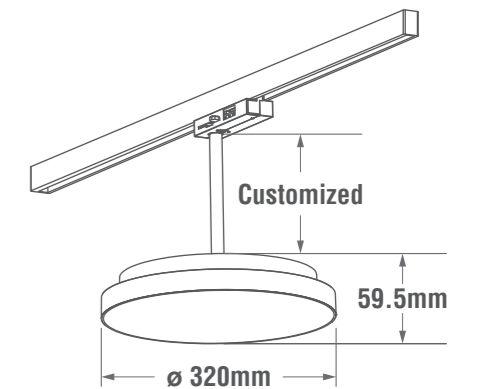

• Lumen may fluctuate between $\pm 10\%$. Customized higher lumen output available.

Dimension

Specification

Input Voltage	220-240VAC
CRI	>80
Power Factor	>0.9
SDCM	3
Beam Angle	120°
Operation Temp.	-20°C ~ +40°C
IP Rating	IP54
IK Rating	IK10
Fitting Material	Polycarbonate
Electrical Class	II
Standard Lifespan	L70B50: 68,000h
Premium Lifespan	L70B50: 176,000h L80B10: 95,000h
Standard	EN60598-2-1 / EN55015 / EN62778 / EN60598-2-22
Emergency Lumen	200 ~ 400 lm
Battery	3h Duration